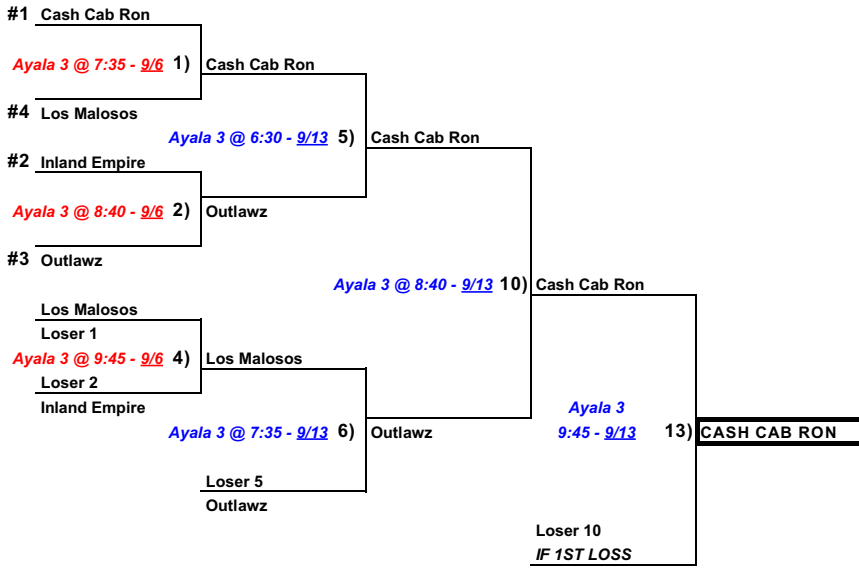

# CHINO FRIDAY MENS LOWER PLAYOFFS (REV 9/16)

## UPPER BRACKET

## LOWER BRACKET